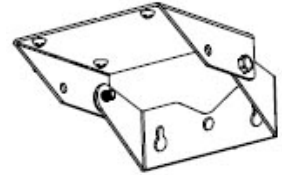

# PBA330/220 CB, CBU, WB, WH Open Back Columns

- 72198699 330mm Painted
- 72198700 660mm Painted
- 72198699 900mm Painted
- 72198702 330mm Stainless Steel
- 72198703 660mm Stainless Steel
- 72198704 900mm Stainless Steel

## PBA330/220 Portable Option

72204997  
Stainless Steel  
Tilt / Swivel Bracket

72198696 Cart for BC Size – 500x600mm, 20x26IN Painted  
72198697 Cart for CC Size – 600x800mm, 24x32IN Painted  
Includes handle