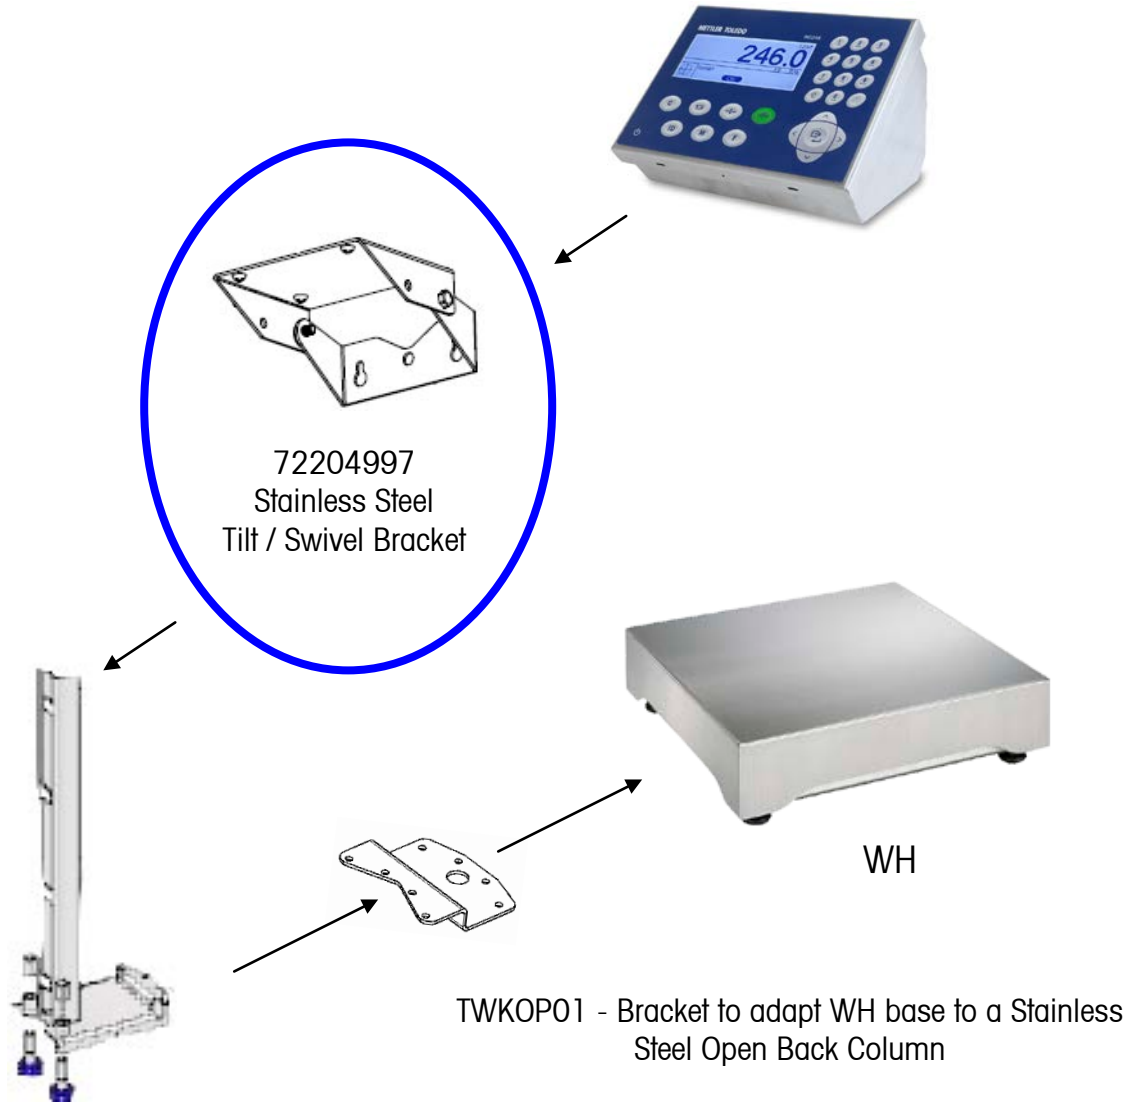

Adapt WH base to PBA Columns

- 22013964 – 330mm Stainless Steel Square Open Back Column
- 22013965 – 660mm Stainless Steel Square Open Back Column