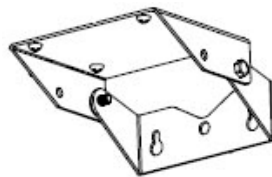

## Mounting Bracket

Stainless steel

Stainless Steel  
*Included w/Terminal*

OR

72204997  
Stainless Steel  
Tilt / Swivel Bracket

## Wall Mounting Bracket

Stainless Steel

Stainless Steel  
*Included w/Terminal*

Wall

72204997  
Stainless Steel  
Tilt / Swivel Bracket

22011980  
Wall mount extension  
250mm end to end

72204997  
Stainless Steel  
Tilt / Swivel Bracket

2888 Deckmate Portable

Free Standing Column – Select One  
Carbon Steel 58-410000  
Stainless Steel 58-410100

Bolt-on Column 39 inch 58-500000

HD Columns – Select One  
19 inch Stainless HD-030002  
40 inch Carbon Steel 88-430000  
44.5 inch Stainless 88-500000  
39 inch Bolt-on column 58-500000