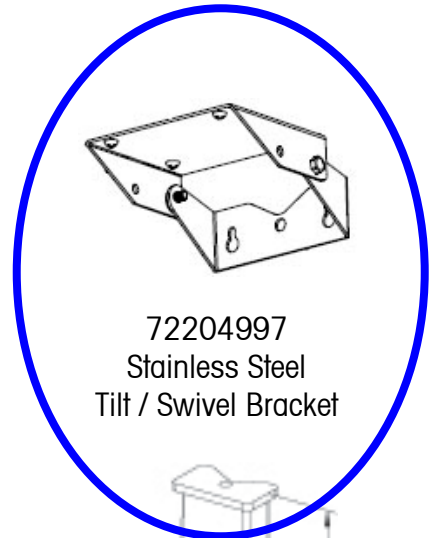

PBA330/220 CB, CBU, WB, WH Open Back Columns