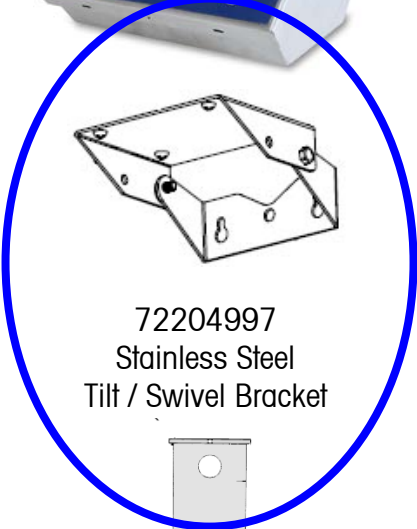

## Mounting Bracket

Stainless steel

Stainless Steel  
*Included w/Terminal*

OR

72204997  
Stainless Steel  
Tilt / Swivel Bracket

## Wall Mounting Bracket

Stainless Steel

Stainless Steel  
*Included w/Terminal*

Wall

72204997  
Stainless Steel  
Tilt / Swivel Bracket

22011980  
Wall mount extension  
250mm end to end

72204997  
Stainless Steel  
Tilt / Swivel Bracket

2888 Deckmate Portable

Free Standing Column – Select One  
Carbon Steel 58-410000  
Stainless Steel 58-410100

Bolt-on Column 39 inch 58-500000

HD Columns – Select One  
19 inch Stainless HD-030002  
40 inch Carbon Steel 88-430000  
44.5 inch Stainless 88-500000  
39 inch Bolt-on column 58-500000