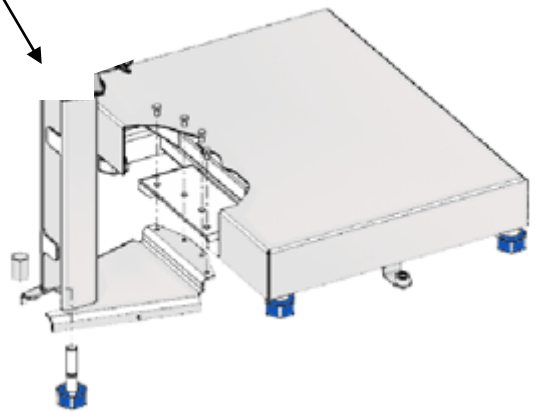

2888 Deckmate Portable

Free Standing Column – Select One  
Carbon Steel 58-410000  
Stainless Steel 58-410100

Bolt-on Column 39 inch 58-500000

HD Columns – Select One  
19 inch Stainless HD-030002  
40 inch Carbon Steel 88-430000  
44.5 inch Stainless 88-500000  
39 inch Bolt-on column 58-500000

# PBA430 / PBA330 Scale Columns

72204997  
Stainless Steel  
Tilt / Swivel Bracket

22013965  
660mm height, stainless

22013964  
330mm height, stainless