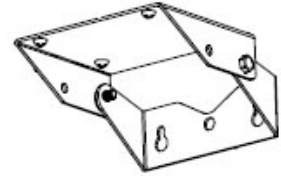

### Power Choices

All mounting methods and options shown apply to both the AC powered and battery powered versions of the IND246. Mounting is the same regardless of power source.

## Mounting Bracket

Stainless steel

Stainless Steel  
*Included w/Terminal*

OR

72204997  
Stainless Steel  
Tilt / Swivel Bracket

2888 Deckmate Portable

Free Standing Column – Select One  
Carbon Steel 58-410000  
Stainless Steel 58-410100

Bolt-on Column 39 inch 58-500000

HD Columns – Select One  
19 inch Stainless HD-030002  
40 inch Carbon Steel 88-430000  
44.5 inch Stainless 88-500000  
39 inch Bolt-on column 58-500000