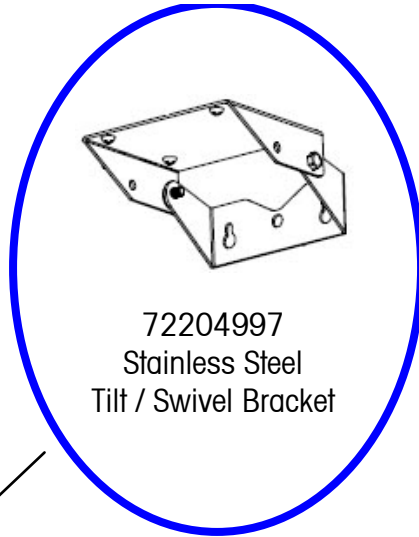

## PBA330/220 Portable Option

72204997  
Stainless Steel  
Tilt / Swivel Bracket

72198696 Cart for BC Size – 500x600mm, 20x26IN Painted  
72198697 Cart for CC Size – 600x800mm, 24x32IN Painted  
Includes handle

# CBU, CB, WH and WB Columns

64056496  
Stainless Steel  
Column adapter

Round Columns – Select One  
12 inch Stainless 143895 OTC  
19.5 inch Stainless 144921 OTC  
40 inch Stainless 143894 OTC

Note: Each includes fasteners for mounting to scale