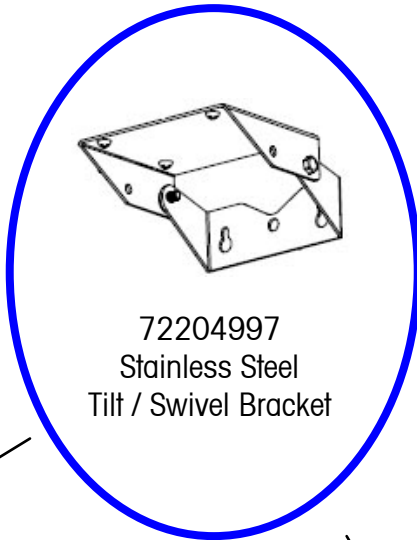

## Mounting Bracket

Stainless steel

Stainless Steel  
*Included w/Terminal*

OR

72204997  
Stainless Steel  
Tilt / Swivel Bracket

## Wall Mounting Bracket

Stainless Steel

Stainless Steel  
*Included w/Terminal*

Wall

72204997  
Stainless Steel  
Tilt / Swivel Bracket

22011980  
Wall mount extension  
250mm end to end

72204997  
Stainless Steel  
Tilt / Swivel Bracket

2888 Deckmate Portable

Free Standing Column – Select One  
Carbon Steel 58-410000  
Stainless Steel 58-410100

Bolt-on Column 39 inch 58-500000

HD Columns – Select One  
19 inch Stainless HD-030002  
40 inch Carbon Steel 88-430000  
44.5 inch Stainless 88-500000  
39 inch Bolt-on column 58-500000

# PBA430 / PBA330 Scale Columns

72204997  
Stainless Steel  
Tilt / Swivel Bracket

22013965  
660mm height, stainless

22013964  
330mm height, stainless