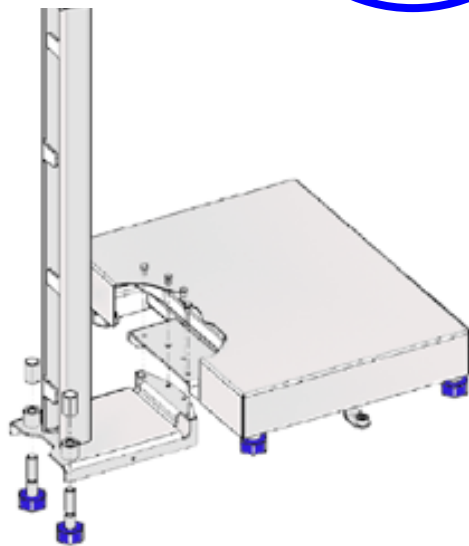

2888 Deckmate Portable

Free Standing Column – Select One  
Carbon Steel 58-410000  
Stainless Steel 58-410100

Bolt-on Column 39 inch 58-500000

HD Columns – Select One  
19 inch Stainless HD-030002  
40 inch Carbon Steel 88-430000  
44.5 inch Stainless 88-500000  
39 inch Bolt-on column 58-500000

Column Mounting Bracket  
included with wheel kit.

Column Mounting Bracket  
For static HD scale: HD-030001

# PBA430 / PBA330 Scale Columns

72204997  
Stainless Steel  
Tilt / Swivel Bracket

22013965  
660mm height, stainless

22013964  
330mm height, stainless