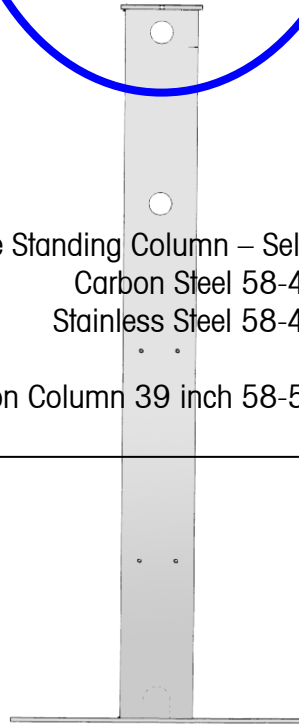

## Wall Mounting Bracket

Stainless Steel

Stainless Steel  
*Included w/Terminal*

Wall

72204997  
Stainless Steel  
Tilt / Swivel Bracket

22011980  
Wall mount extension  
250mm end to end

72204997  
Stainless Steel  
Tilt / Swivel Bracket

2888 Deckmate Portable

Free Standing Column – Select One  
Carbon Steel 58-410000  
Stainless Steel 58-410100

Bolt-on Column 39 inch 58-500000

HD Columns – Select One  
19 inch Stainless HD-030002  
40 inch Carbon Steel 88-430000  
44.5 inch Stainless 88-500000  
39 inch Bolt-on column 58-500000