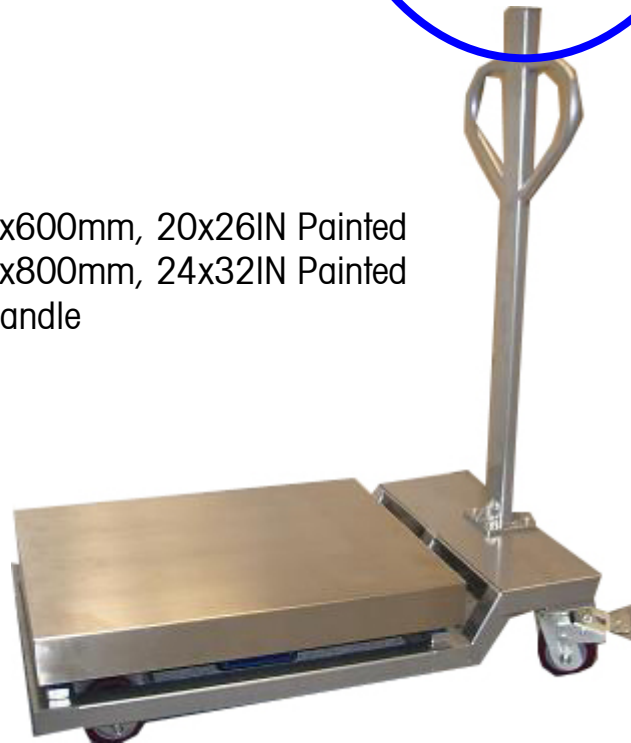

## PBA330/220 Portable Option

72204997  
Stainless Steel  
Tilt / Swivel Bracket

72198696 Cart for BC Size – 500x600mm, 20x26IN Painted  
72198697 Cart for CC Size – 600x800mm, 24x32IN Painted  
Includes handle