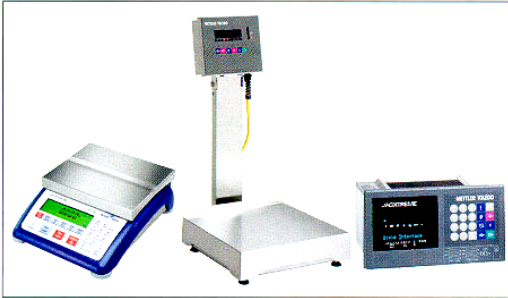


8857
Strip Printer

**Powerful, Compact, and Reliable
In Weighing Applications**

METTLER TOLEDO

A Powerful Printer in a Compact Package

Assured compatibility with METTLER TOLEDO products.

A Durable and Effective Printer for Many Applications

- **Fast print speed: 3.5 lines per second**
- **Compact: Occupies minimal space**
- **Dependable: Long-Life, 9-pin printhead**

The 8867 Strip Printer is compact, fast, and reliable. Impact printing will not fade over time line thermal printing. So whatever the application, important results are safe for later reference. The 8857 printer is quiet and compact for easy integration into any work area. Drop-in auto-paper loading and few moving parts make this a durable and easy-to-use printer.

Standard Features:

- Drop-in auto loading of paper
- Universal power supply
- Paper-out sensor
- Ribbon and paper roll included

8857 Specifications	
Type	Dot matrix impact strip printer
Dimensions (h x w x d)	
Printer	5.2 x 6.3 x 10 (in) 133 x 160 x 250 (mm)
Power Supply	1.7 x 3.2 x 6.5 (in) 45 x 78 x 165 (mm)
Weight	
Printer	5 lb (2.2 kb)
Power Supply	1.1 lb (0.5 kg)
Print Speed	Approximately 3.5 lines per second @ 16 characters per inch
Copies	Up to 1 original + 2 copies / Up to total thickness of 0.008 in.
Printhead	9-pin
Line Length	2.5 in (63 mm) (35 columns)
Line Spacing	6 lines per inch
Paper Width	3 in (76 mm)
Buffer	1 k
Fonts	9 x 9 dot matrix default (expanded fonts through control codes)
Character Size (w x h)	1.6 x 3.1 (mm)
Paper Feed	Friction
Power	100 – 200 VAC / 50-60 Hz
Operating Environment	41 to 122 F (5 to 50 C) 10% to 90% relative humidity, non-condensing
Ribbon	Snap-in endless loop cartridge
Ribbon Life	1.5 million characters (typical)
Interface	RS232 serial, DB25 female connector
Approvals	UL, CUL, CE, TUV, FCC Class A